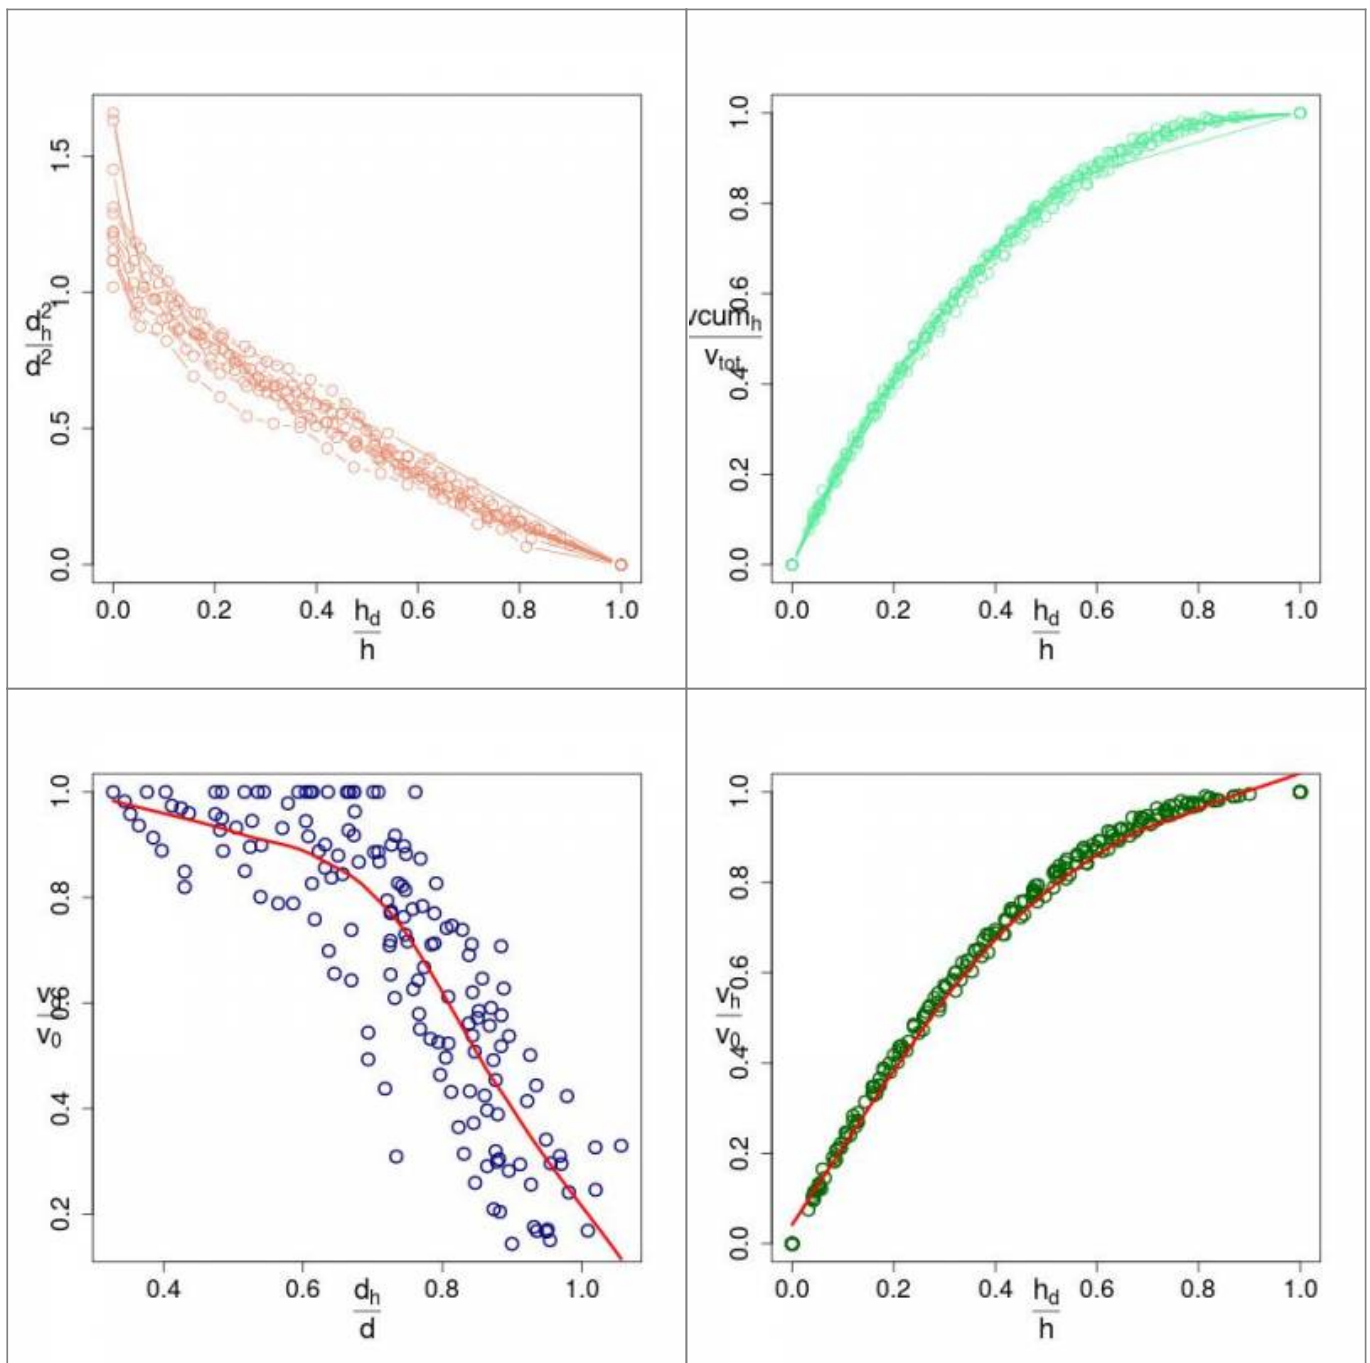

Download

R4Mcube is provided under [GNU General Public License](#) in a **as-it-is basis**, with **NO support** and **NO service** included.

Download, install and use **at your own risk**:

- **Pacote em desenvolvimento** as a **.tar.gz** file.
- Tutorial PDF.