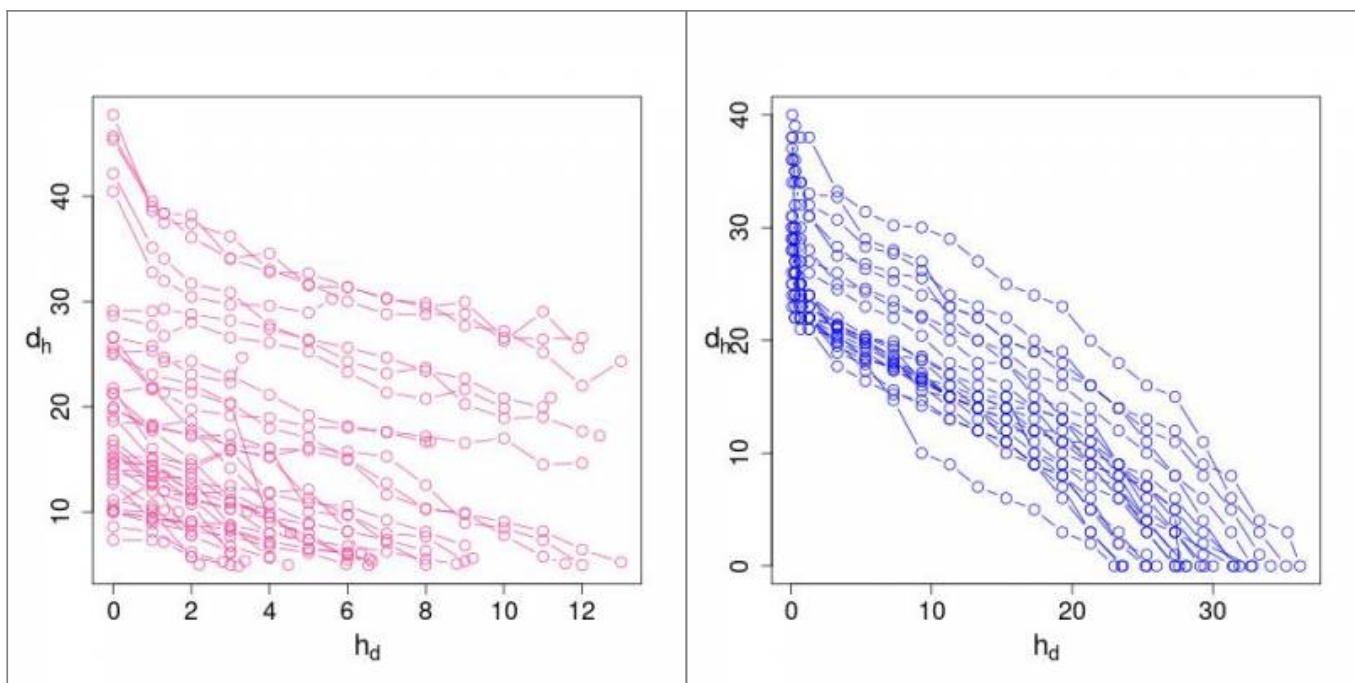

Example Plots